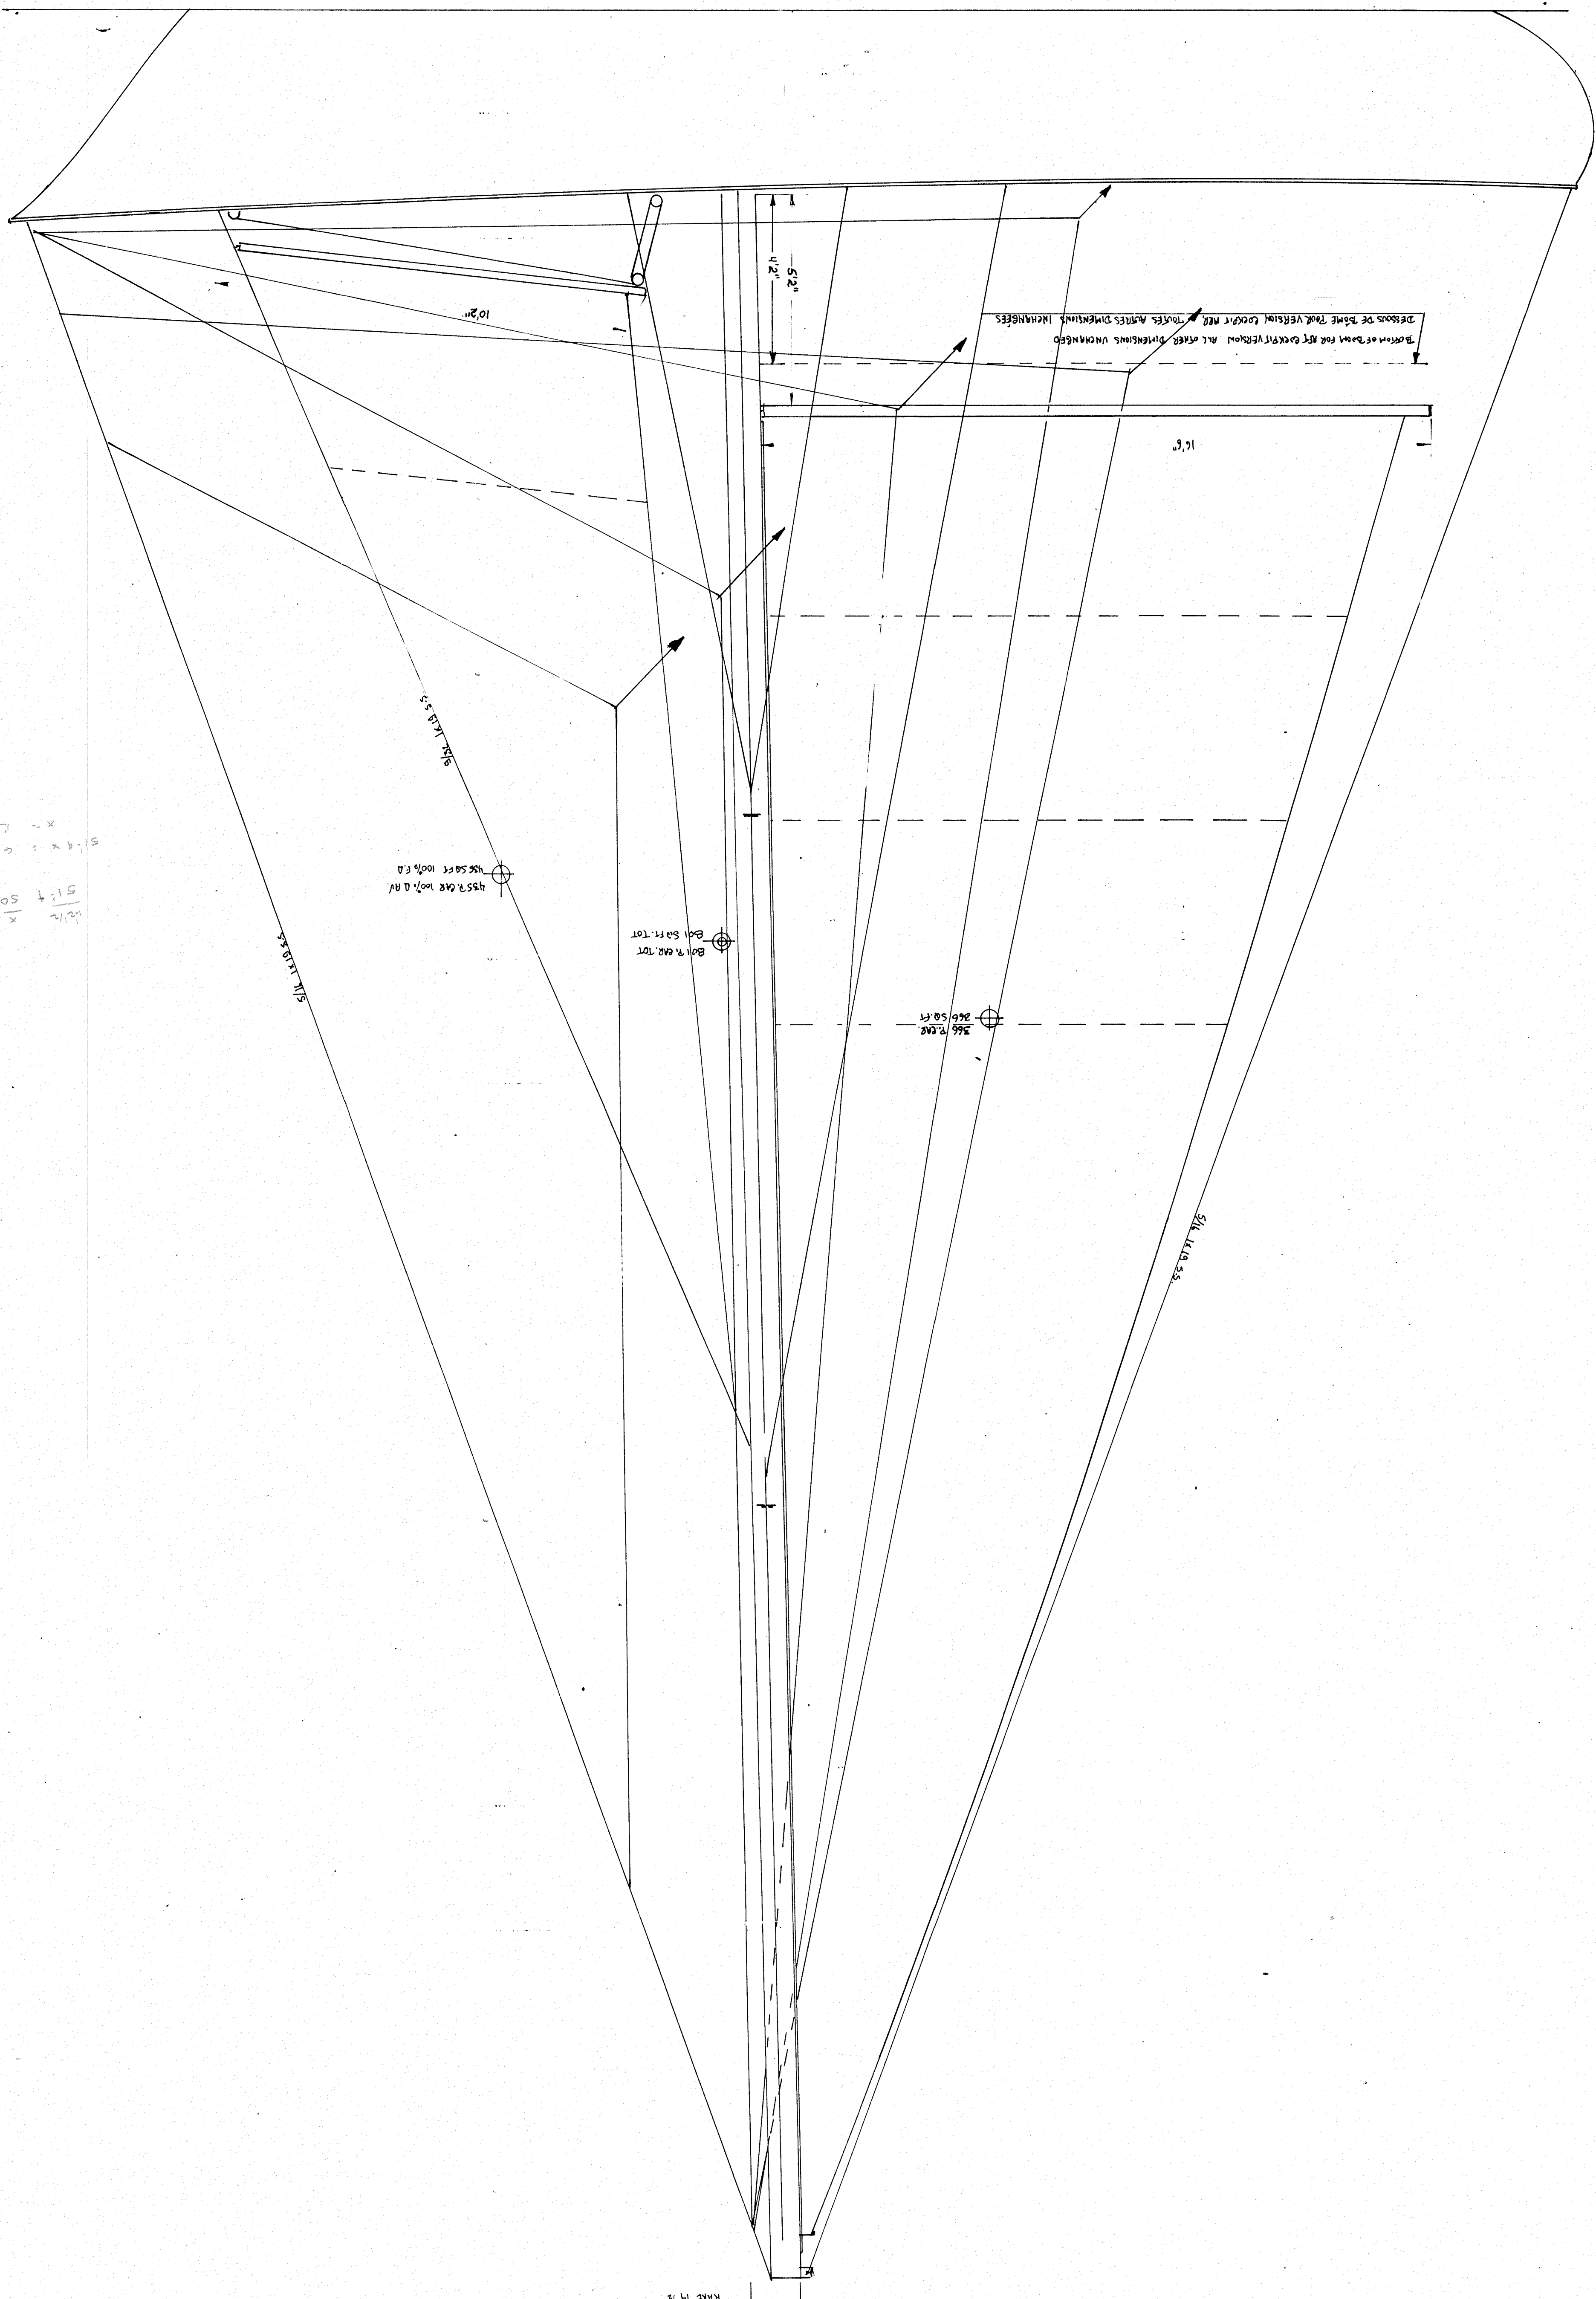

DESIGNER	R. DUFOUR
SCALE - SIZE	1/2" = 1'

Plan de Yacht à GRAND ÉLÉMENT - TITL. RA. SAIL PLAN.

CORBIN 39' VERSION CORRECTÉE DU RÉGENT.

287 CHEMIN DE LA RIVIERE, MONT-VALE, QUEBEC, CANADA, H3A 2A9 TEL (514) 669-6124

DUFOUR YACHT DESIGN.

Size: 1/2" = 1'
 51'4" x 50'
 1/2" = 1'

1/2" = 1'
 1/2" = 1'

1/2" = 1'

Scale 1/2"