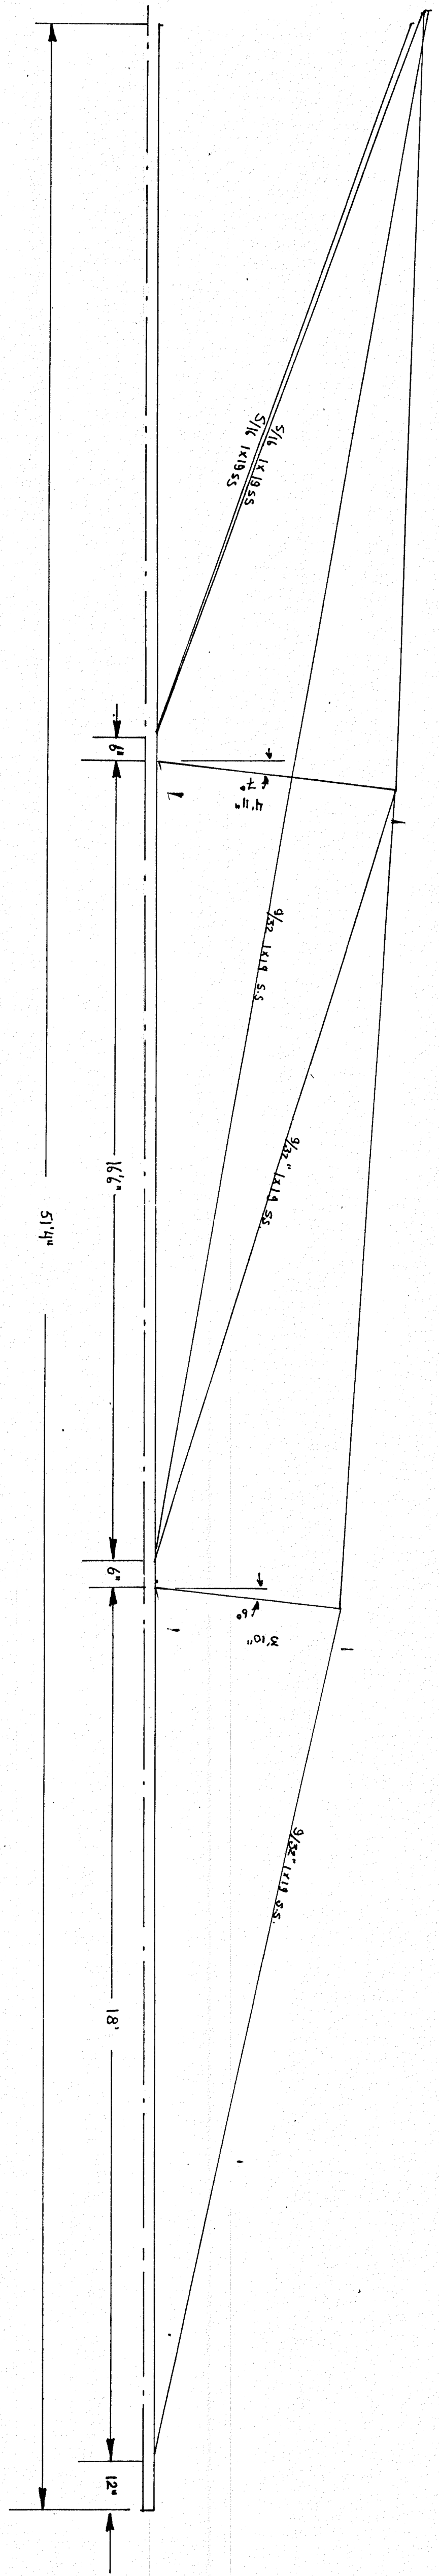

DESIGNER	R. DUFOUR
SCALE - SIZE	1/2" = 1'

Plan de Yacht à GRAND ÉLÉMENT - TITL. RA. SAIL PLAN.

CORBIN 39' VERSION CORRECTÉE DU RÉGENT.

287 CHEMIN DE LA RIVIERE, MONT-VALE, QUEBEC, CANADA, H3A 2A9 TEL (514) 669-6124

DUFOUR YACHT DESIGN.

Size: 1/2" = 1'
 51'4" x 50'
 1/2" = 1'

1/2" = 1'
 1/2" = 1'

1/2" = 1'

Scale 1/2"