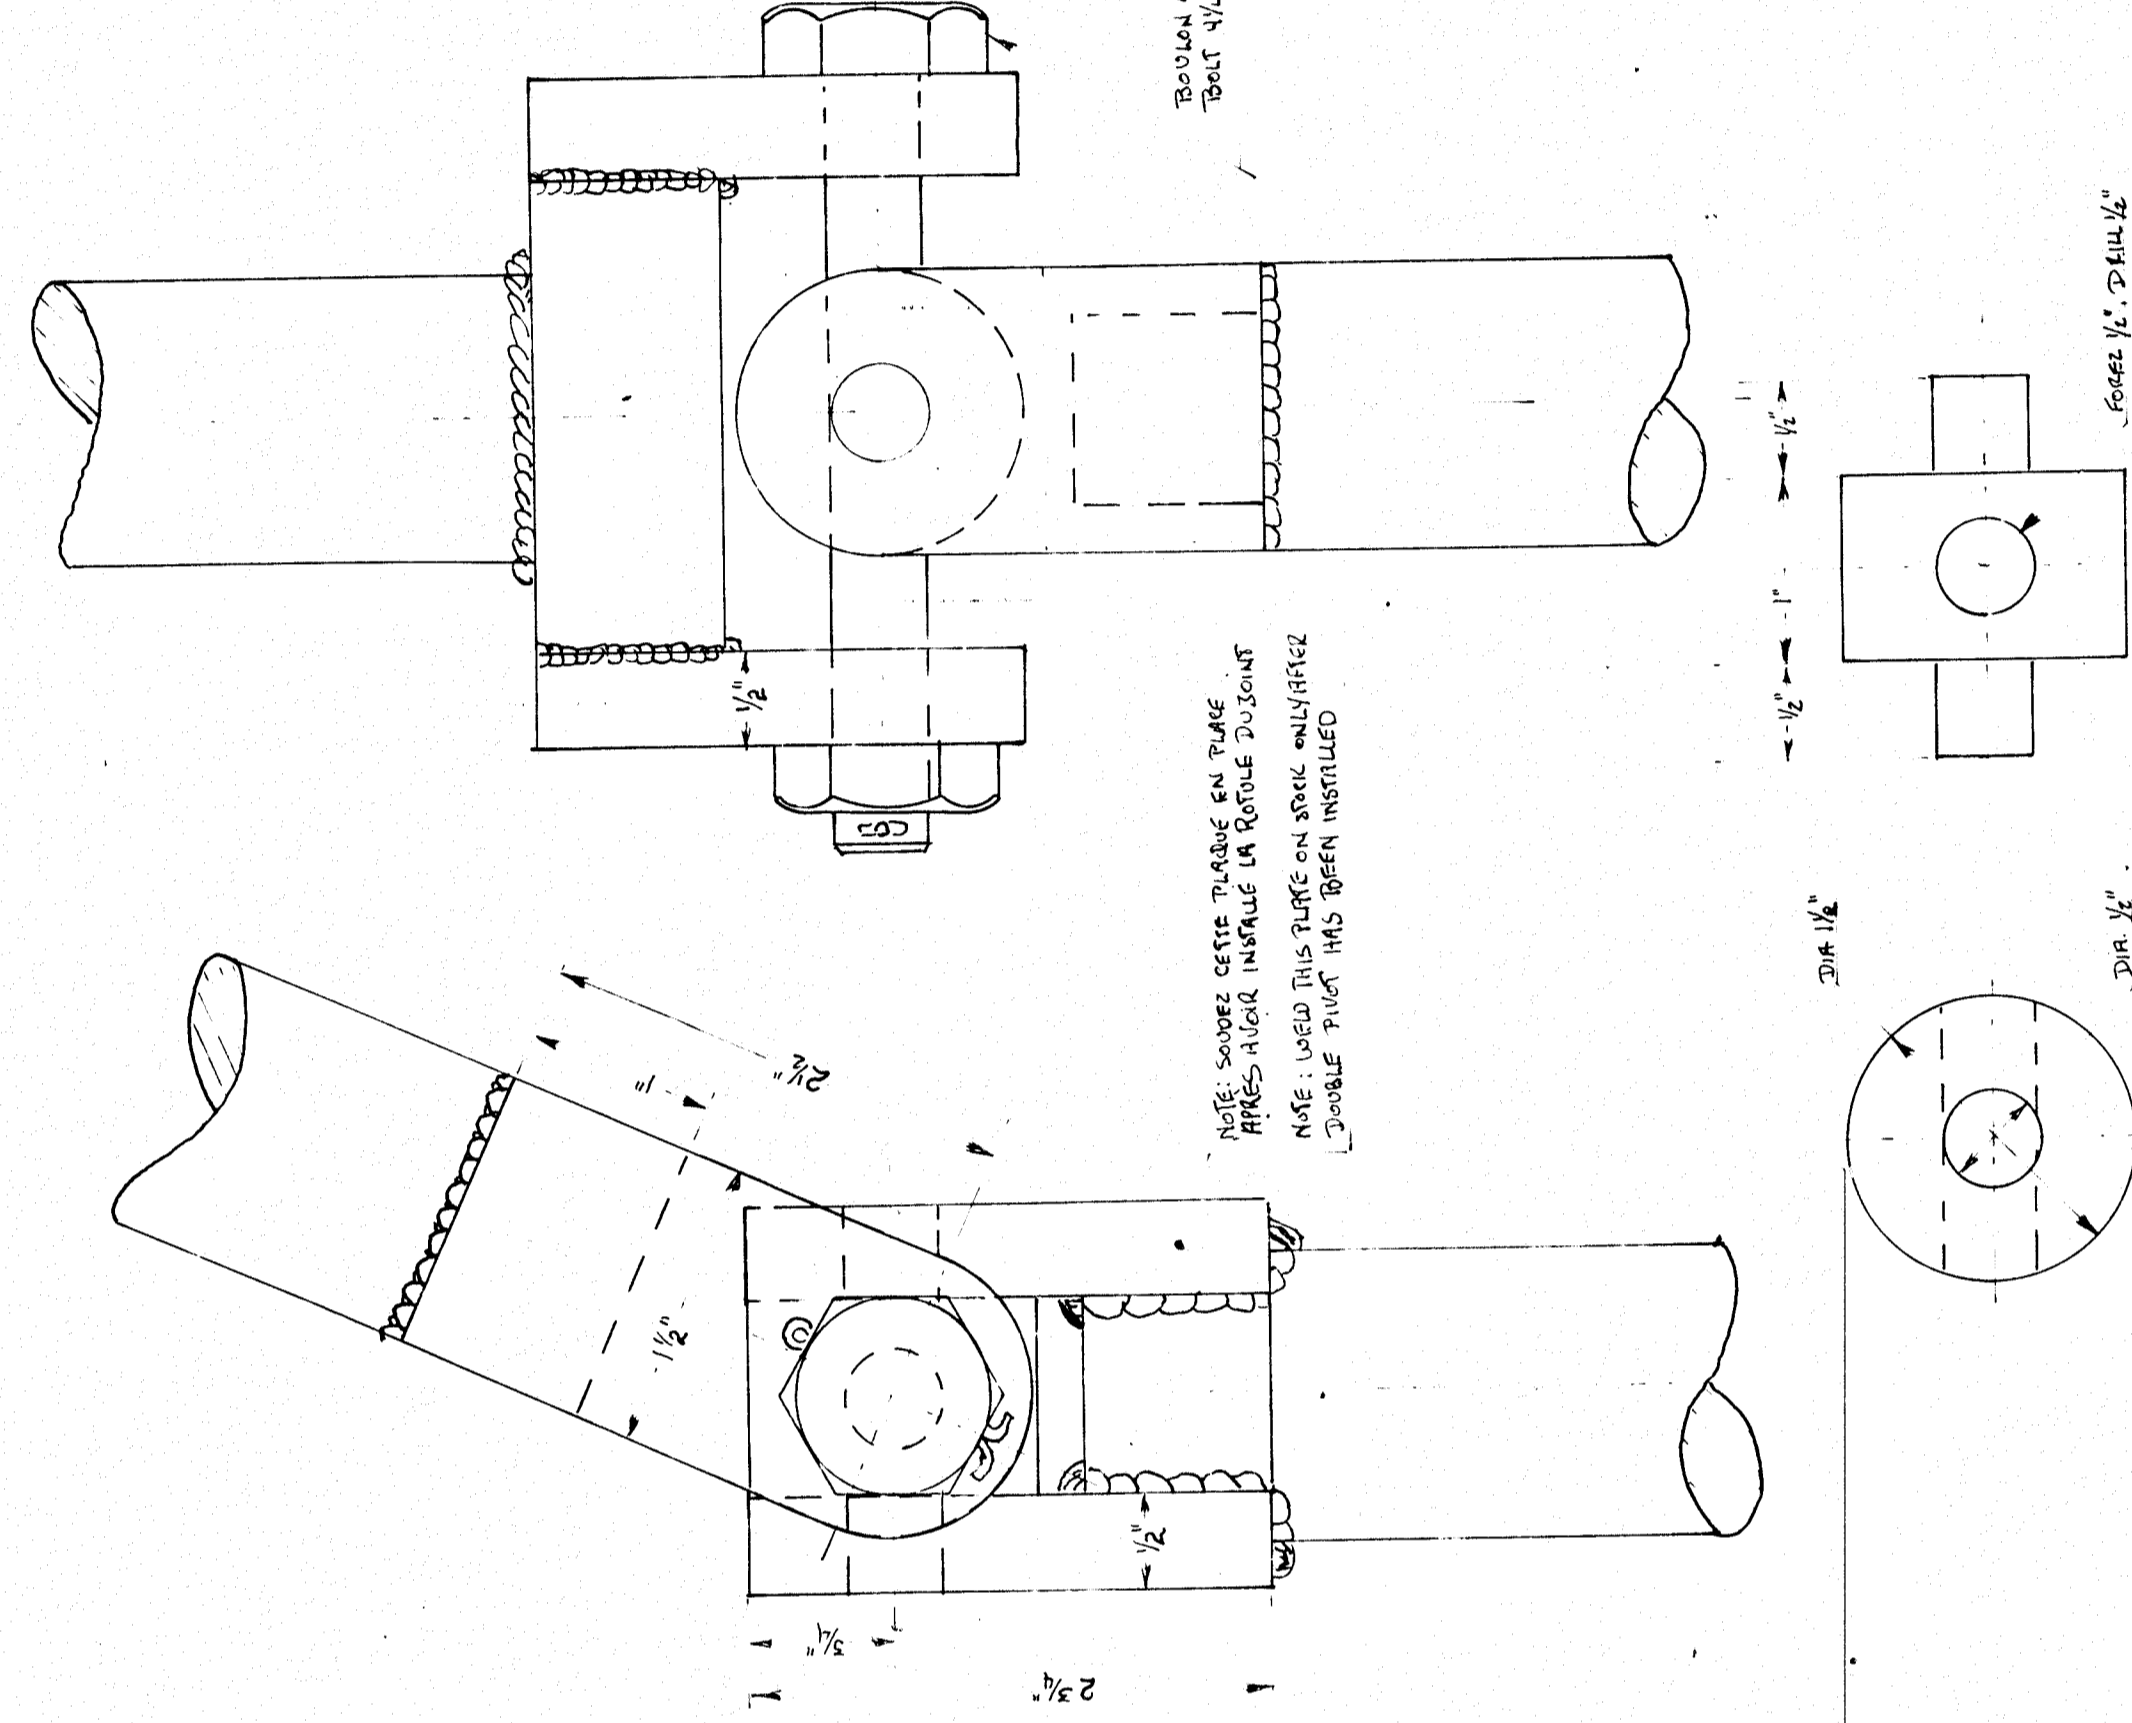

BARRE D'URGENCE - VERSION COCKPIT ARR - JOINT UNIV.
EMERGENCY TILLER UNIVERSAL JOINT - AFT COCKPIT VERSION

GRANDEUR NETTE
FULL SIZE